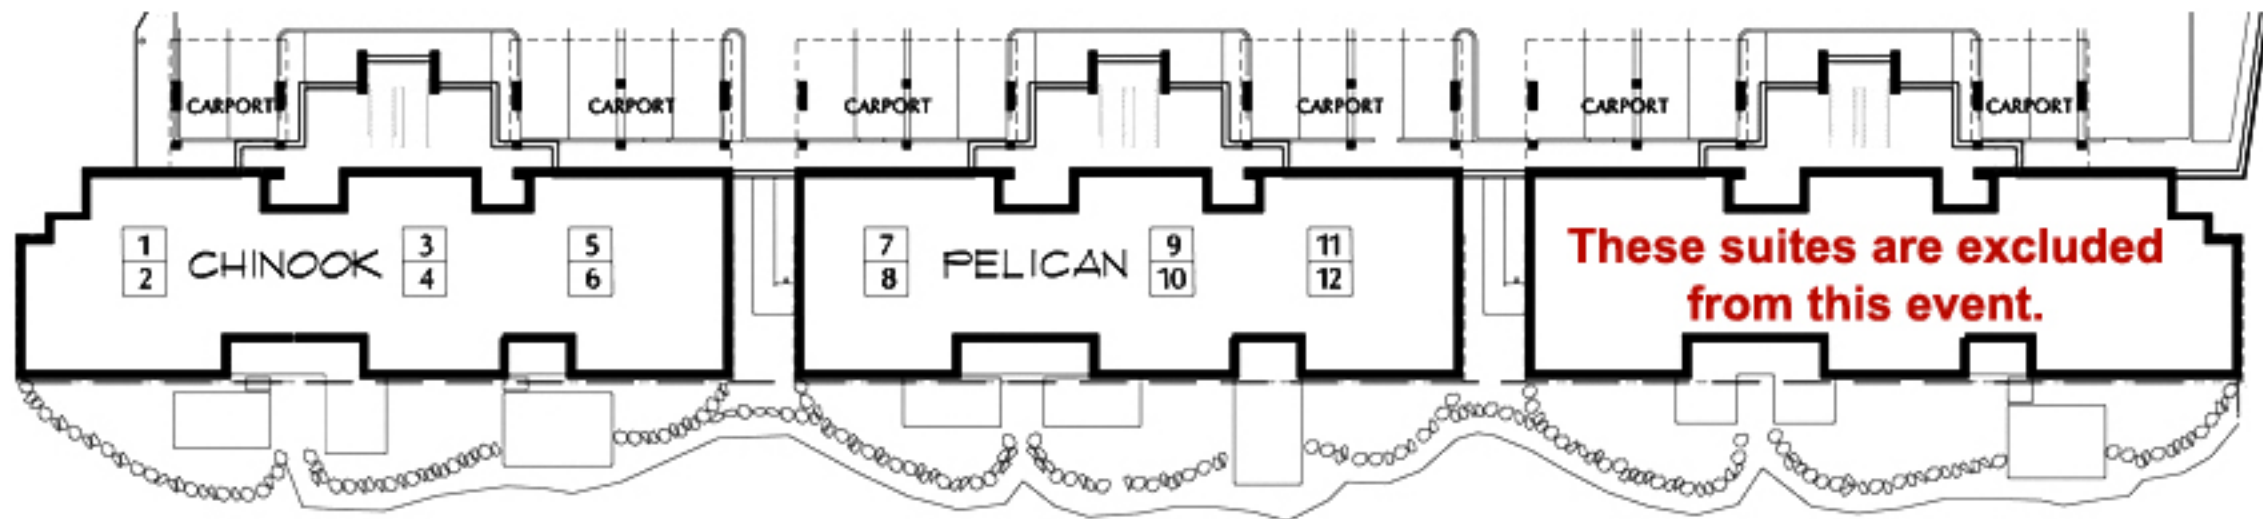

FLOOR PLAN A
2 BEDROOMS
APPROX. 985 SQ FT

FLOOR PLAN A-ADA
2 BEDROOMS
APPROX. 985 SQ FT
ADA ACCESSIBLE

FLOOR PLAN B
3 BEDROOMS
APPROX. 1150 SQ FT

FLOOR PLAN C
3 BEDROOMS
APPROX. 1350 SQ FT

1 UPPER FLOOR UNIT NUMBER
2 LOWER FLOOR UNIT NUMBER